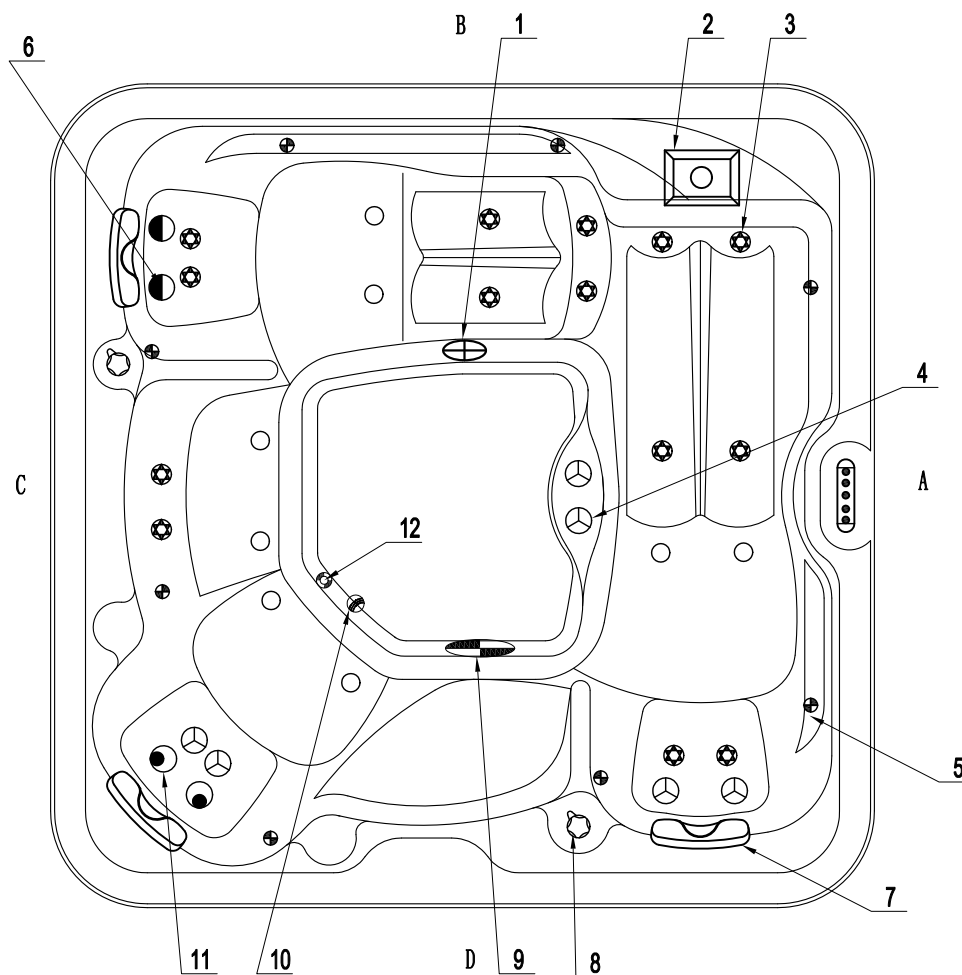

# Fitting

Notes: Due to manufacturing tolerances, there could be some minor differences between the actual spa and the drawing above. If site planning is critical to such tolerances, be sure to measure your actual spa. All specifications are subject to change without notice. Some components may be optional on your spa

12		Ozone Nozzle(Standard Grey)	1	pcs
11		4 inch Jet Internal-Single Pulse	2	pcs
10		Stainless Steel Low Drain - 3/4 inch Slip	1	pcs
9		5 inch Light Housing Without Holder	1	pcs
8		1 inch Air Check Valve Assembly	2	pcs
7		EVA Headrest-Butterfly	3	pcs
6		3 inch Jet Internal-Single Pulse	2	pcs
5		MINI-LED Light Cover	8	pcs
4		3 inch Jet Internal-Directional	6	pcs
3		2 inch Jet Internal-Directional	14	pcs
2		Single Cylinder Skimmer	1	pcs
1		2 inch Suction (Full Set)	1	pcs
NO.	Icon	Description	Qty	Unit

# Therapy Assignment

Notes: Due to manufacturing tolerances, there could be some minor differences between the actual spa and the drawing above. If site planning is critical to such tolerances, be sure to measure your actual spa. All specifications are subject to change without notice. Some components may be optional on your spa

Notes: Due to manufacturing tolerances, there could be some minor differences between the actual spa and the drawing above. If site planning is critical to such tolerances, be sure to measure your actual spa. All specifications are subject to change without notice. Some components may be optional on your spa