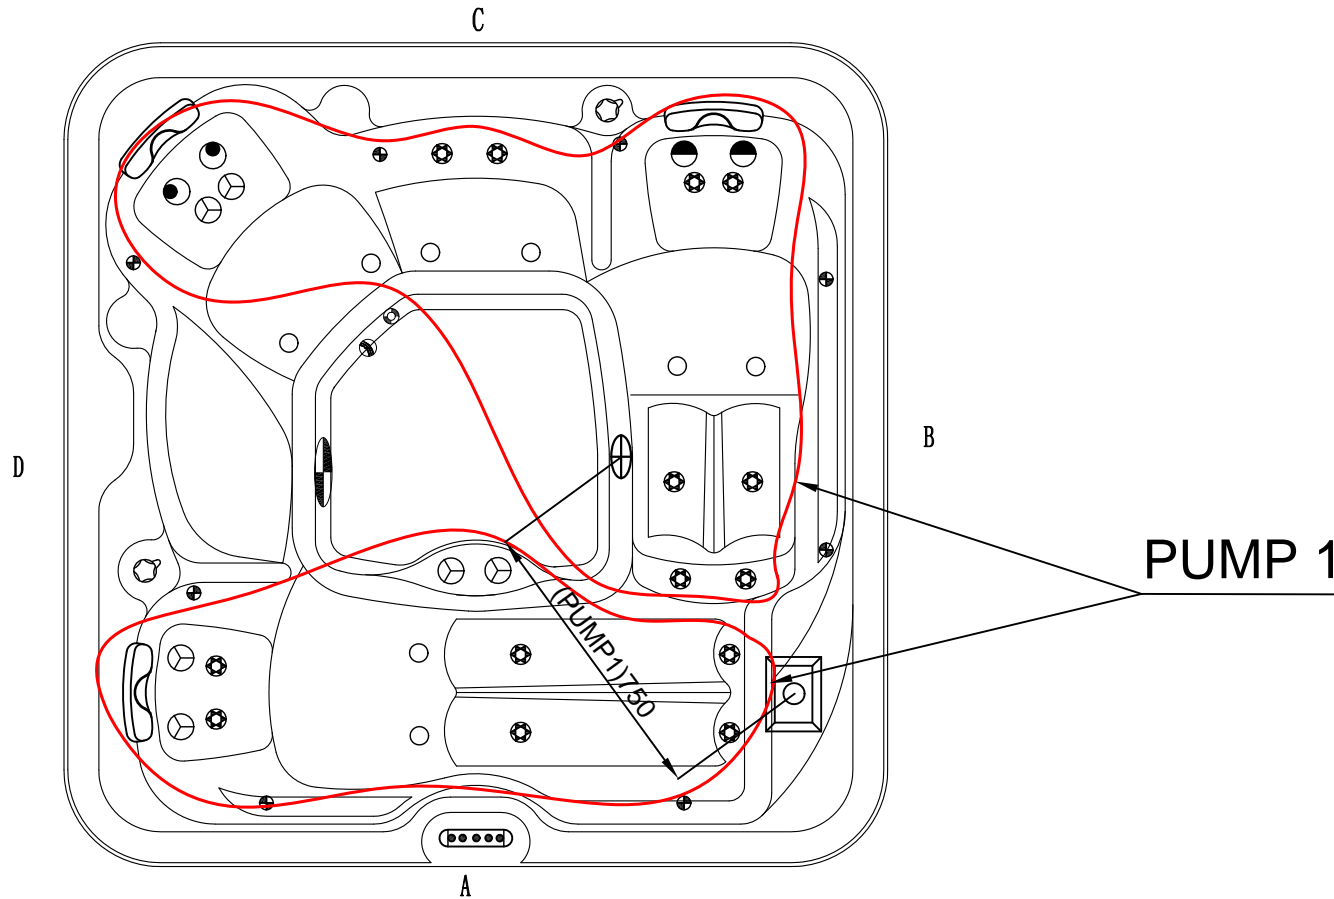

# Fitting

Notes: Due to manufacturing tolerances, there could be some minor differences between the actual spa and the drawing above. If site planning is critical to such tolerances, be sure to measure your actual spa. All specifications are subject to change without notice. Some components may be optional on your spa

12		Ozone Nozzle(Standard Grey)	1	pcs
11		4 inch Jet Internal-Single Pulse	2	pcs
10		Stainless Steel Low Drain - 3/4 inch Slip	1	pcs
9		5 inch Light Housing Without Holder	1	pcs
8		1 inch Air Check Valve Assembly	2	pcs
7		EVA Headrest-Butterfly	3	pcs
6		3 inch Jet Internal-Single Pulse	2	pcs
5		MINI-LED Light Cover	8	pcs
4		3 inch Jet Internal-Directional	6	pcs
3		2 inch Jet Internal-Directional	14	pcs
2		Single Cylinder Skimmer	1	pcs
1		2 inch Suction (Full Set)	1	pcs
NO.	Icon	Description	Qty	Unit

# Therapy Assignment

Notes: Due to manufacturing tolerances, there could be some minor differences between the actual spa and the drawing above. If site planning is critical to such tolerances, be sure to measure your actual spa. All specifications are subject to change without notice. Some components may be optional on your spa

Notes: Due to manufacturing tolerances, there could be some minor differences between the actual spa and the drawing above. If site planning is critical to such tolerances, be sure to measure your actual spa. All specifications are subject to change without notice. Some components may be optional on your spa