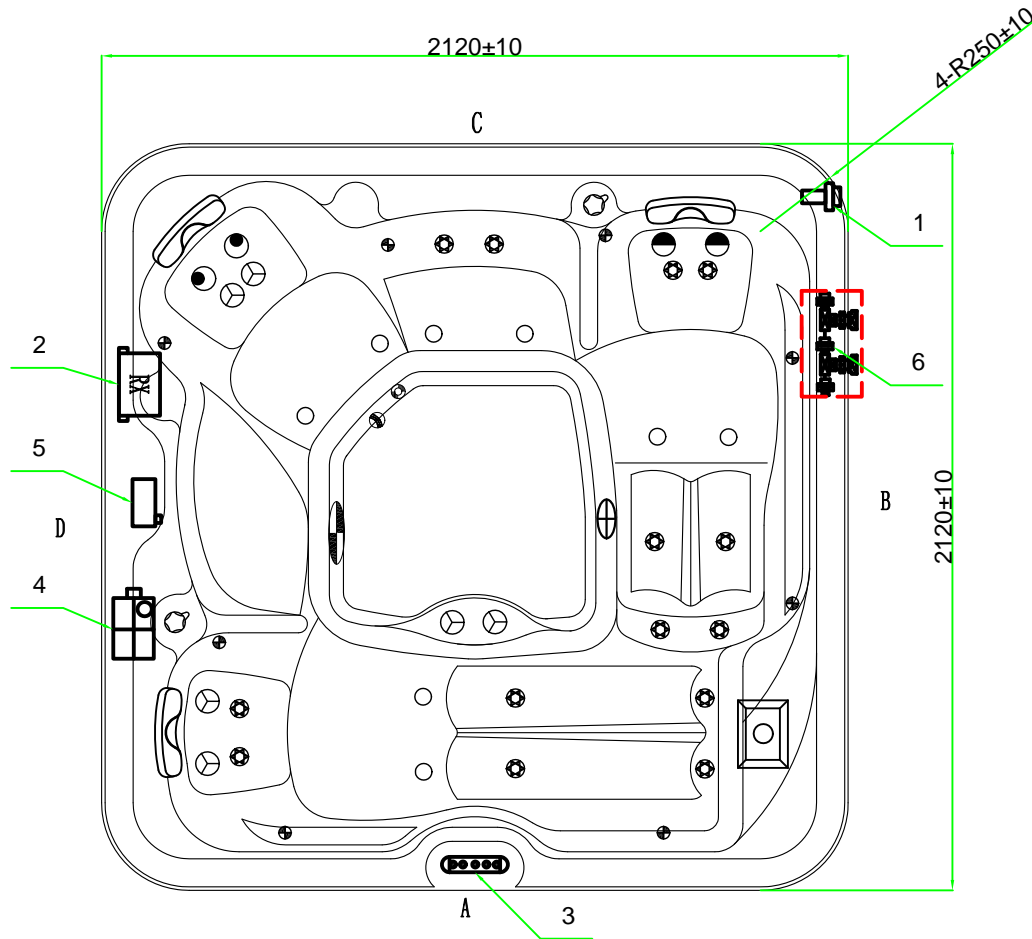

# Fitting

Notes: Due to manufacturing tolerances, there could be some minor differences between the actual spa and the drawing above. If site planning is critical to such tolerances, be sure to measure your actual spa. All specifications are subject to change without notice. Some components may be optional on your spa

12		Ozone Nozzle(Standard Grey)	1	pcs
11		4 inch Jet Internal-Single Pulse	2	pcs
10		Stainless Steel Low Drain - 3/4 inch Slip	1	pcs
9		5 inch Light Housing Without Holder	1	pcs
8		1 inch Air Check Valve Assembly	2	pcs
7		EVA Headrest-Butterfly	3	pcs
6		3 inch Jet Internal-Single Pulse	2	pcs
5		MINI-LED Light Cover	8	pcs
4		3 inch Jet Internal-Directional	6	pcs
3		2 inch Jet Internal-Directional	14	pcs
2		Single Cylinder Skimmer	1	pcs
1		2 inch Suction (Full Set)	1	pcs
NO.	Icon	Description	Qty	Unit

# Therapy Assignment

Notes: Due to manufacturing tolerances, there could be some minor differences between the actual spa and the drawing above. If site planning is critical to such tolerances, be sure to measure your actual spa. All specifications are subject to change without notice. Some components may be optional on your spa

Notes: Due to manufacturing tolerances, there could be some minor differences between the actual spa and the drawing above. If site planning is critical to such tolerances, be sure to measure your actual spa. All specifications are subject to change without notice. Some components may be optional on your spa